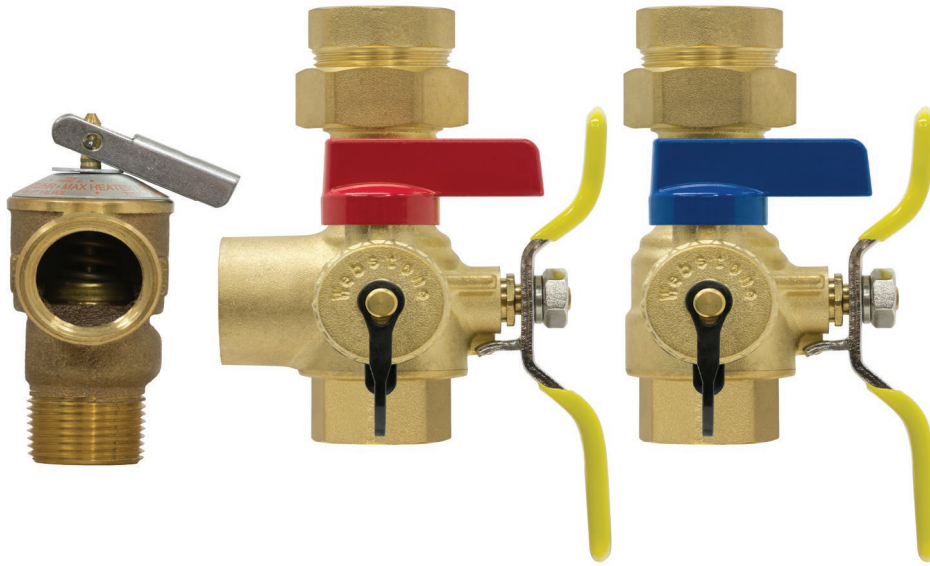

## H-x444PR3 Series

E-X-P E2 Wall Hung & Combi Boiler Service Valve Kit  
 Hot & Cold Set of Full Port Forged Brass Ball Valves  
 w/ Hi-Flow Hose Drains,  
 Pressure Relief Valve Outlet  
 & Adjustable Packing Glands  
 Includes Boiler Pressure Relief Valve (30 PSI/510,000 BTU/HR)

### Certifications

ITEM#	Connection Type	SIZE (in)	Carton	Case	MaxTemp
H-4444PR3	FIP Union x FIP	1	1	10	210°F Max