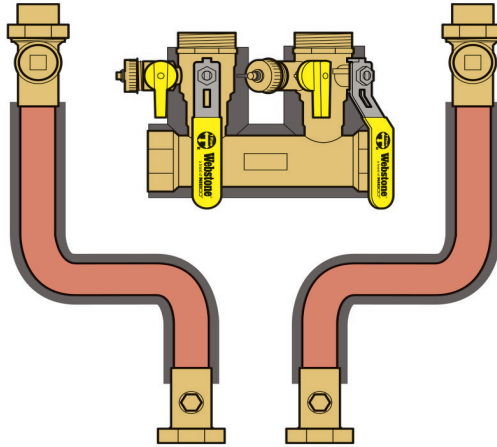

## H-NBHK Series

Hydro-Core Complete Near Boiler Piping Kit  
 Double Ball Drain Manifold  
 Includes Copper Supply & Return Lines,  
 1" FIP Boiler Connections & Plugged Gauge Port  
 See Boiler Compatibility Guide to Find a Kit to Fit a Specific Boiler